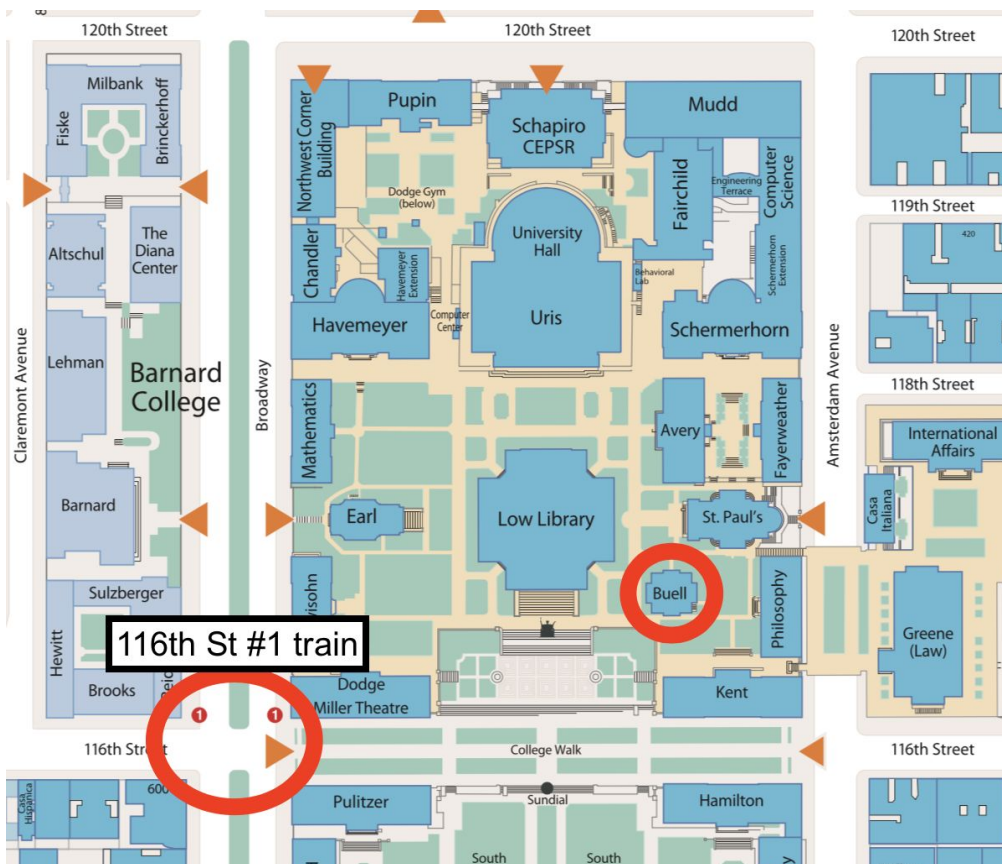

## Directions to Buell Hall

Our conference on “Finding the Way to Truth: Sources, History, and Impact of the Meditative Tradition” will be at Maison Francaise in Buell Hall on Columbia University’s Morningside campus on 116th Street between Broadway and Amsterdam Avenue.

Buell is located, between Low Library, Philosophy Hall and St. Paul's Chapel. The conference will take place in the East Gallery on the ground floor.

To get to Buell, take the 1 subway to 116th Street/Columbia University. Enter the campus at the 116th Street/Broadway entrance, proceed up the main steps towards Low Memorial Library. Just east of Low Library is Buell Hall, a small, redbrick building.

Buell looks like this: